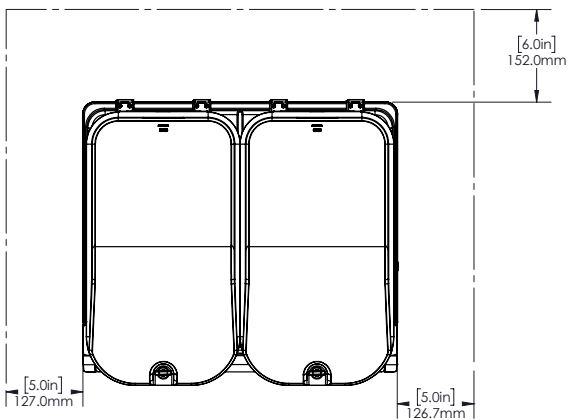

## Simplicity Bubblers Chilled Beverage Dispensers 2x18 L, agitator model with locking lid

Front

Side

Top

### Key Information:

External dimensions, Width:	521 mm
External dimensions, Depth:	451 mm
External dimensions, Height:	729 mm
Net weight:	ISO 9001 kg
Shipping weight:	35 kg
Shipping height:	528 mm
Shipping width:	483 mm
Shipping depth:	630 mm