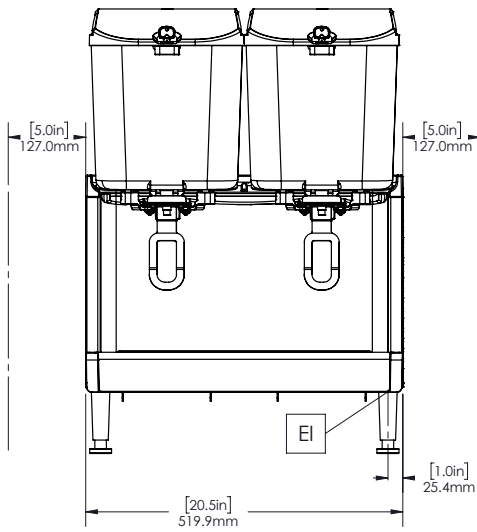

Simplicity Bubblers Chilled Beverage Dispensers 2x18 L, agitator model with locking lid

Front