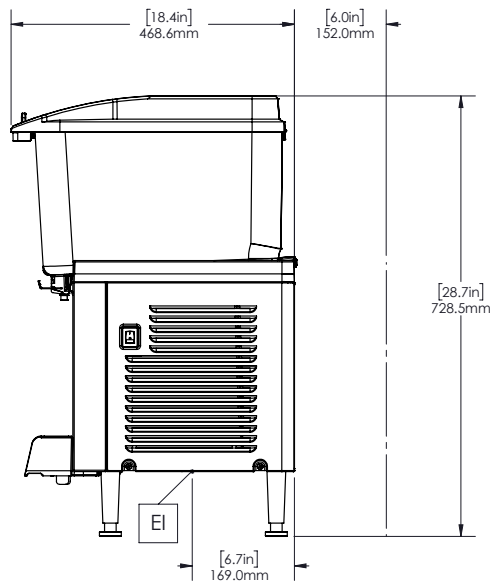

### Construction

- Pre-mix dispenser with stainless steel base and clear plastic bowls.
- Fewer removable parts to simplify cleaning and reduce maintenance.
- Temperature range from 1.7 - 5° C.
- Compact size of 52 cm wide saves valuable counter space.
- The air intakes from the bottom and exhaust to back.
- Locking lid for added safety against tampering.
- Refrigerant type: R290.

## Simplicity Bubblers Chilled Beverage Dispensers 2x18 L, agitator model with locking lid

Front

Side

Top

### Key Information:

External dimensions, Width:	521 mm
External dimensions, Depth:	451 mm
External dimensions, Height:	729 mm
Net weight:	ISO 9001 kg
Shipping weight:	35 kg
Shipping height:	528 mm
Shipping width:	483 mm
Shipping depth:	630 mm